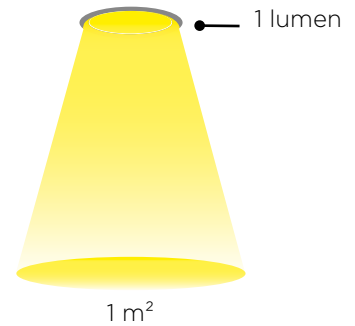

**LET'S
GET
SERIOUS.**

POWERHAND
LIGHTING BY SERENCO

LEDs and how they work

LED basics

Differtent LED types

	LED	SMD LED	COB LED
Consumption	0.1 W	0.5 W	1 W
Beam angle (degree)	30°	120°	120°
Light output	< 10 lumen	< 20 lumen	< 100 lumen
Working temperature	-20 -50°C	-20 -50°C	-20 -50°C

Difference between lux and lumen

- Lumen (lm) = Total amount of visible light present in all directions
- Lux (lx) = Licht beam spread over a given area
- 1 lux = 1 lumen per m²

Colour Temperature (Kelvin Temperature Chart)

IP Rating (first digit solids, second digit liquids)

Solids

Level	Object size
IP1X	>50 mm
IP2X	>12,5 mm
IP3X	>2,5 mm
IP4X	>1 mm
IP5X	Dust protected
IP6X	Dust tight

Liquids

Level	Protected against
IPX0	Not protected
IP1X	Dripping water
IP2X	Dripping water when tilted up to 15°
IP3X	Spraying water
IP4X	Splashing water
IP5X	Water jets
IP6X	Powerful water jets
IP7X	Immersion up to 1 m
IP8X	Immersion beyond 1 m