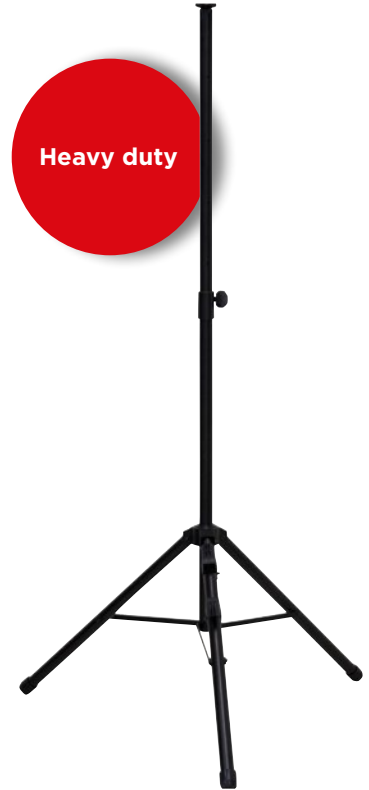

Robust

SIN-100.2085

€ 64,00

Tripod

SIN-100.2130

- For use with SIN-100.1075, SIN-100.2175 and SIN-100.2085
- Easy to use
- Height: 110 - 200 cm

Heavy duty

SIN-100.2130

€ 53,50

Crossbar for connecting to tripod, can hold 3 flood lights

SIN-100.2135

- 2 sided
- With different fixing positions

SIN-100.2135

€ 24,50

Rechargeable hybrid twin head flood light, including tripod

SIN-100.2185