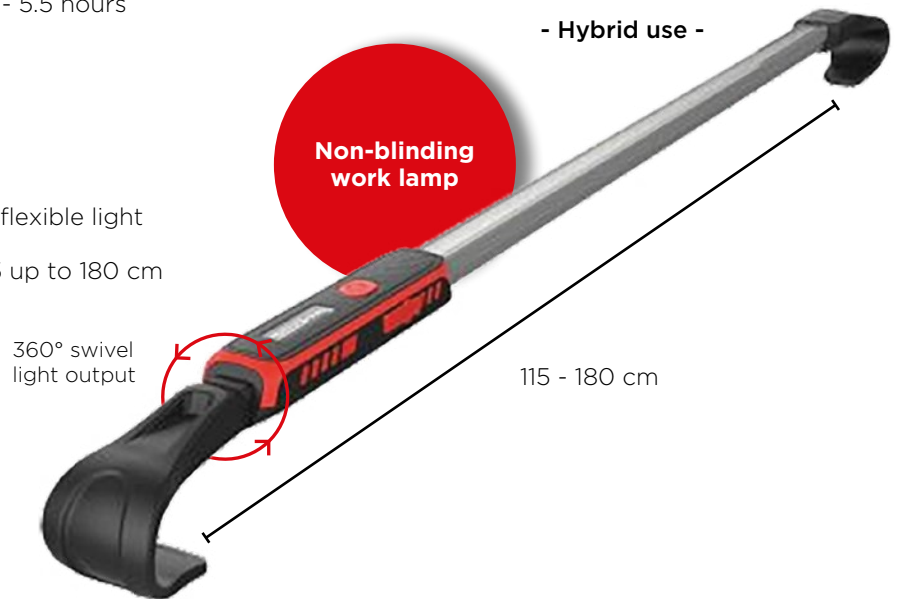

Rechargeable under bonnet lamp

SIN-100.1019

- Brightness: 700 or 1500 Lumen
- 3.7 V, 4.4 Ah Li-Ion battery provides 2.5 - 5.5 hours constant light output
- Charging time: 2.5 hours
- IP65
- IK08
- Colour temperature: 6100 K
- Size: 1153x67x86 mm
- Weight: 0.805 kg
- Dual 360° soft padded swivel hooks for flexible light positioning
- Extendable for application's between 115 up to 180 cm
- Can be used while charging
- Broad 120° light spread
- Low power consumption
- Low heat emission
- Battery indicator
- SMD