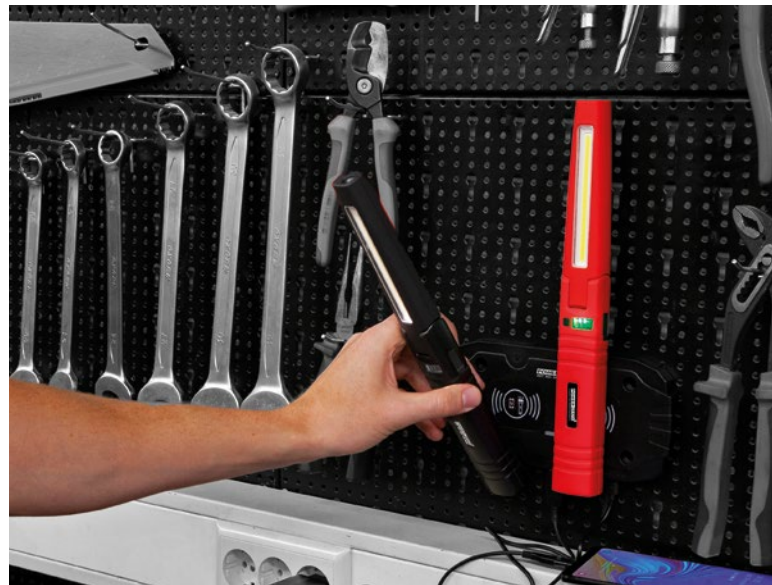

POWERHAND

LIGHTING BY SERENCO

SERENCO
SERIOUS TOOLS SERIOUS RESULTS

CATALOG
22/23

Powerhand

The right light for every situation. The real professional knows that good lighting is indispensable for every operation. The extensive Powerhand range is of high quality and competitively priced. Value for money. And for that reason dominant presence on the European market for years. The Powerhand range of work lamps has been specially designed for the professional user in the workshop or on the move. All Powerhand lights come with a 12-month guarantee.