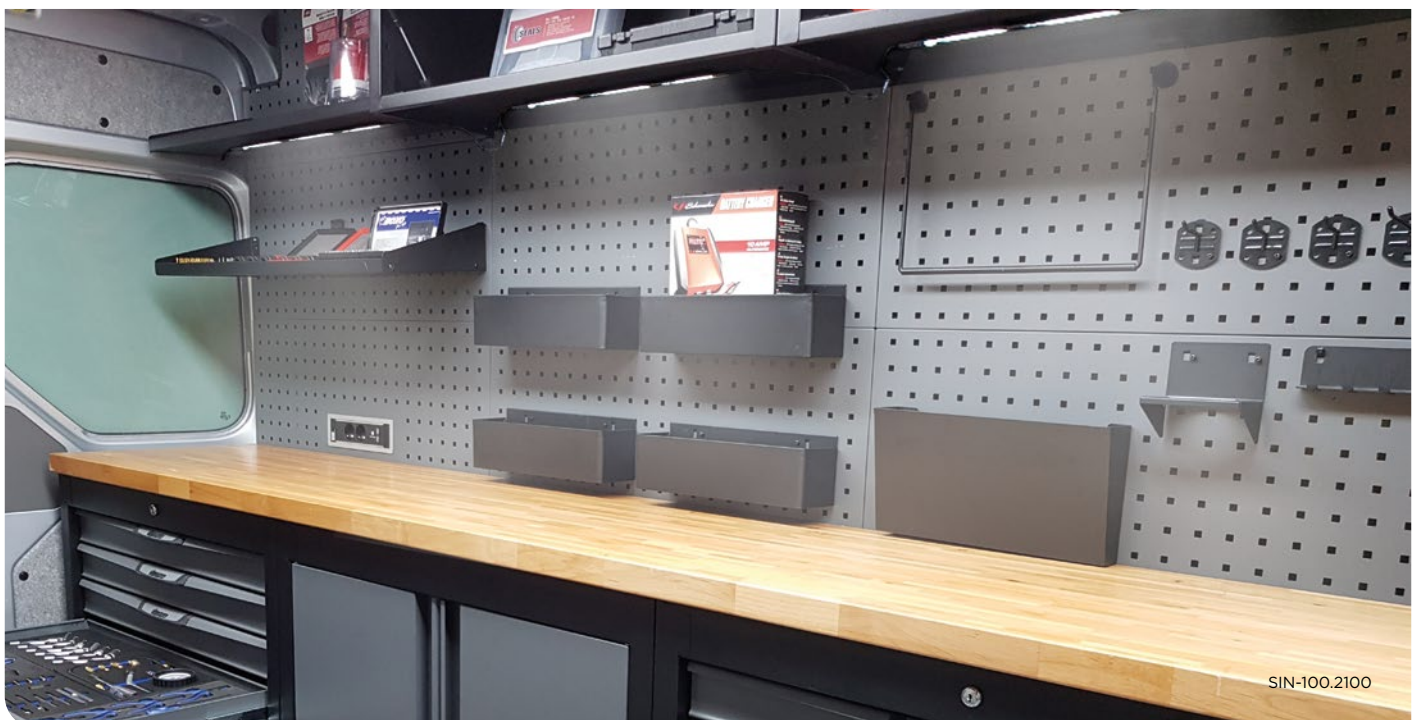

SIN-100.2100