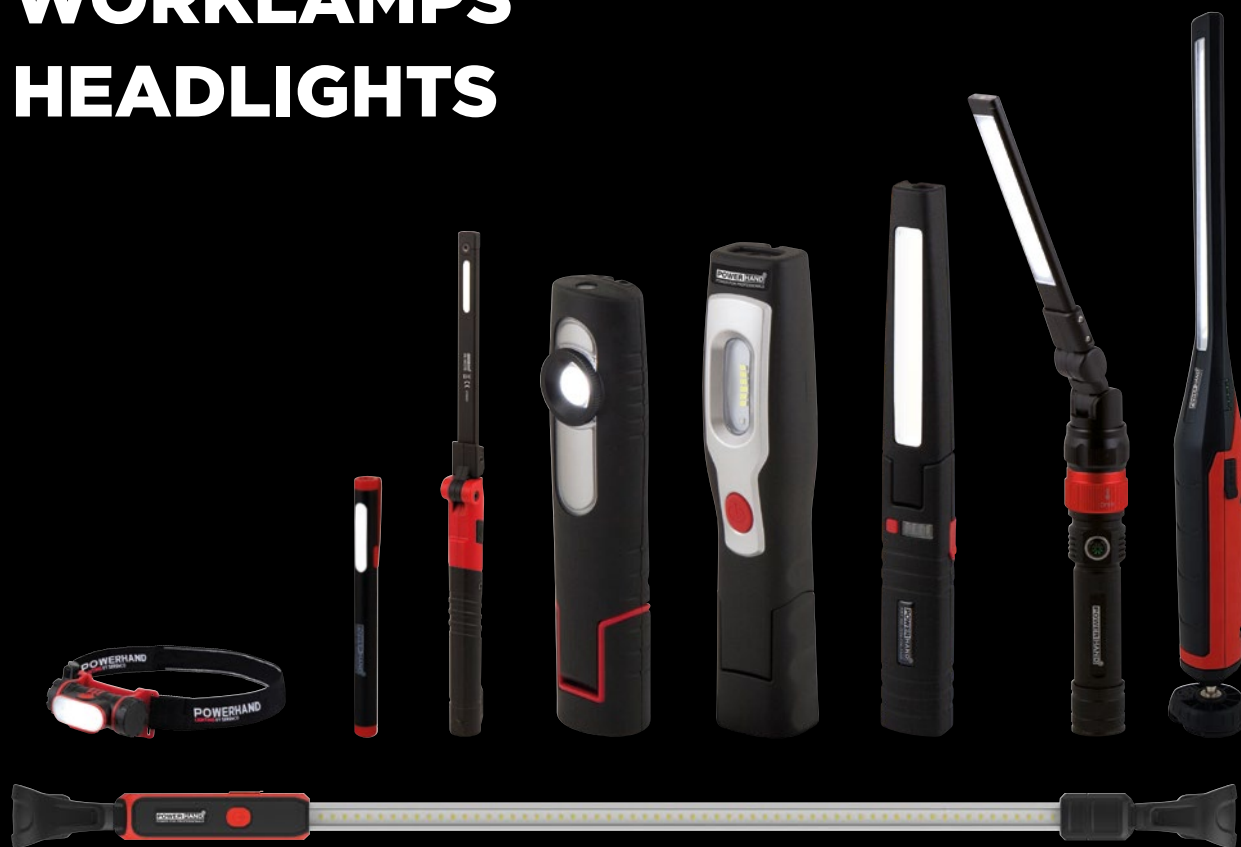

Powerhand lighting: the right light for every situation

INSPECTION LAMPS

SPECIAL LAMPS

COLOURMATCH

FLOODLIGHTS

WORKLAMPS

HEADLIGHTS

SERENCO

SERIOUS TOOLS SERIOUS RESULTS

This brochure is an edition of Serenco Nederland B.V.
Maarssebroeksedijk 39 • 3542 DM UTRECHT • Tel. +31 (0)30 2415011 • www.serenco.nl • sales@serenco.nl

Serenco Nederland reserve the right to change any prices or specification without prior notice. Prices are excl. VAT. Images and specifications are made in good faith and are subject to change. Stock is subject to availability, products may be discontinued at any time. Valid till 31/12/2022. While stock last.

DEALER