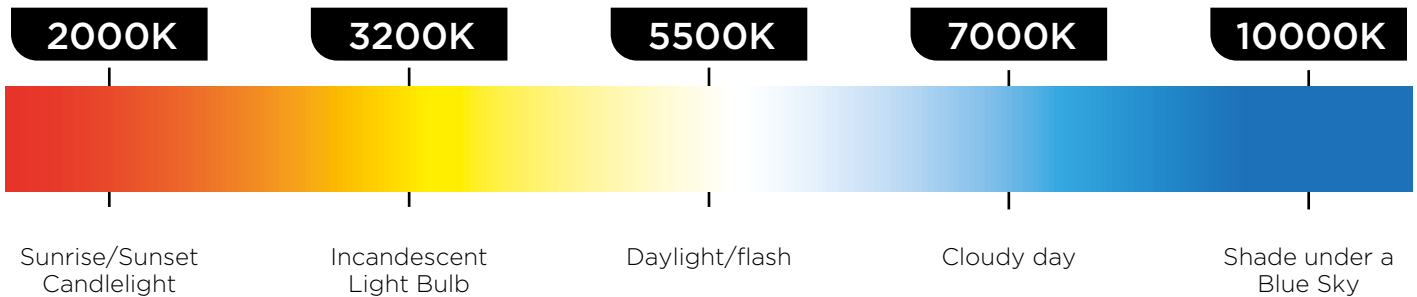

**LET'S
GET
SERIOUS.**

POWERHAND
LIGHTING BY SERENCO

LEDs and how they work

LED basics

Differtent LED types

	LED	SMD LED	COB LED
Consumption	0.1 W	0.5 W	1 W
Beam angle (degree)	30°	120°	120°
Light output	< 10 lumen	< 20 lumen	< 100 lumen
Working temperature	-20 -50°C	-20 -50°C	-20 -50°C

Difference between lux and lumen

- Lumen (lm) = Total amount of visible light present in all directions
- Lux (lx) = Licht beam spread over a given area
- 1 lux = 1 lumen per m²

Colour Temperature (Kelvin Temperature Chart)

Colour temperature is a characteristic of visible light that has important applications in lighting, photography, videography, publishing, manufacturing, astrophysics and other fields. The colour temperature of a light source is the temperature of an ideal black-body radiator that radiates light of comparable hue to that light source. The temperature is conventionally stated in units of absolute temperature, known as Kelvin (K).