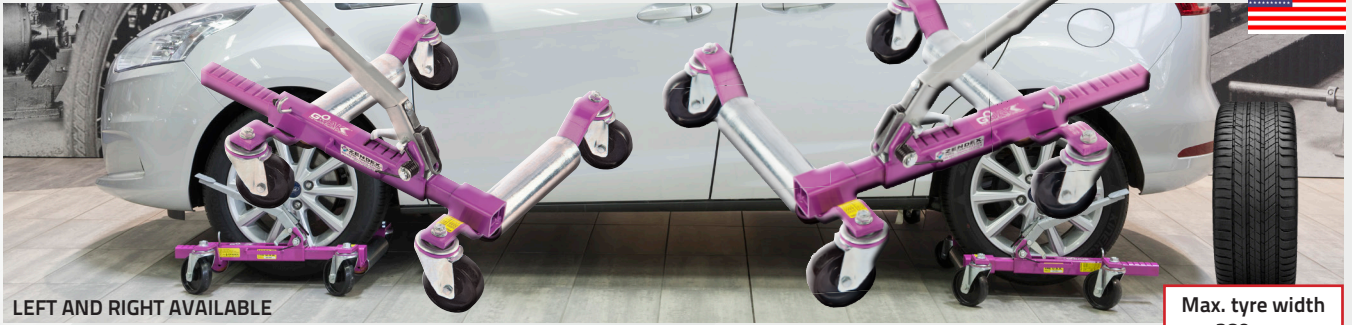

Vehicle mover 590 kg

BEST BUY

LEFT AND RIGHT AVAILABLE

Max. tyre width
280 mm

€ 324,00

G5211L / G5211R

Vehicle mover 816 kg

HEAVY/HYBRID SPORTSCAR

OEM APPROVED

Vehicle mover 575 kg

SPORTSCAR