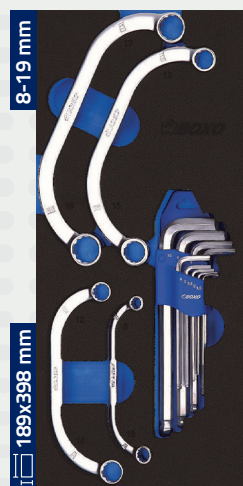

€ 14,95 ~~€17,50~~ BX5004

1/2" Air impact wrench with impact socket set and torque wrench 37pc

€ 489,00 ~~€579,00~~ BX390

Locking plier set 4pc

€ 64,95 ~~€78,75~~ BX388

Screwdriver set - slotted and Philips 8pc