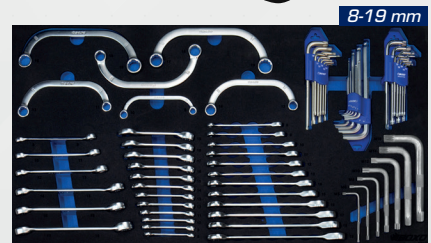

FREE WITH
EVERY
TROLLEY

XL

915x459x1000 mm

4-24 mm

BXE030

10-32 mm

6-32 mm

8-19 mm