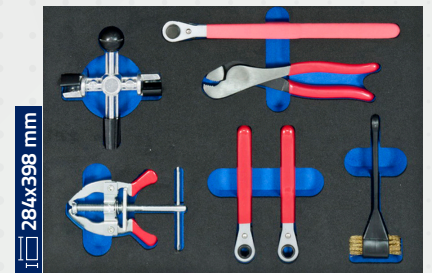

Battery service kit 7pc