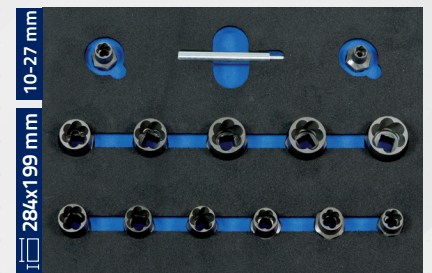

1/2" Bolt extractor set 14pc