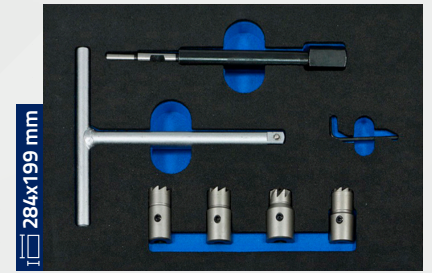

€ 67,50 ~~€ 79,00~~ VVE035

Vacuum and pressure tester

€ 148,00 ~~€ 174,00~~ VVE039

Diesel injector seat cutter set 7pc

€ 74,95 ~~€ 98,00~~ VVE012

3/8" Glow plug and spark plug socket set 6pc

€ 72,50 ~~€ 95,00~~ VVE011