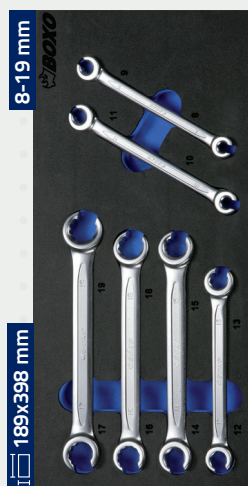

€ 65,50 ~~€77,50~~ BX077

Punch and chisel set 17pc

€ 96,95 ~~€114,00~~ BX014

Flare nut wrench set 6pc

€ 44,50 ~~€52,00~~ BX074

1/2" Impact TX-E socket- and Hex impact socket set 28pc

€ 156,50 ~~€ 184,00~~ BX032