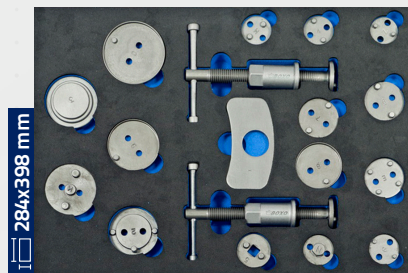

Brake caliper wind back kit 18pc