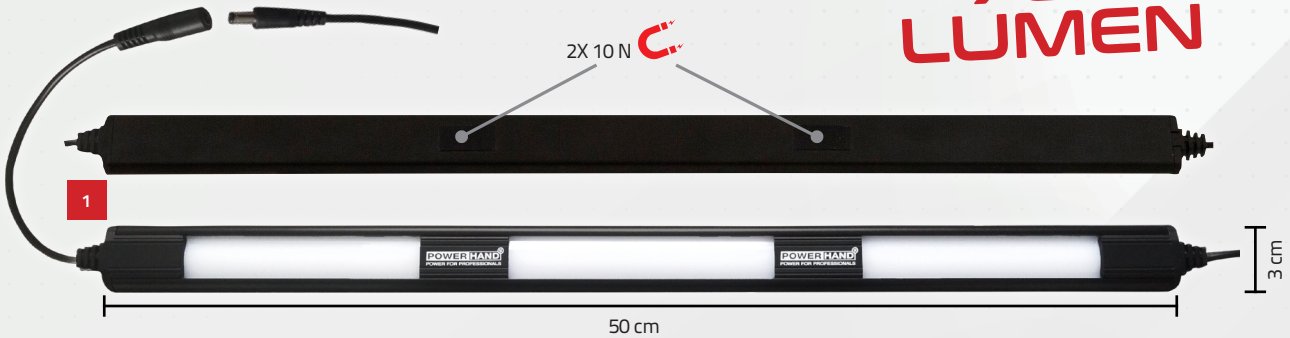

Universal work shop lighting

Easy to connect

Connect max. three lamps
with one power supply
(optional)

OPTIONAL ACCESSORIES

€ 29,95

1. Work shop lighting

SIN-100.2100

€ 19,50

2. Power supply

SIN-100.2105

€ 34,50

3. Remote control

SIN-100.2110

€ 6,25

4. Extension cord 50 cm

SIN-100.2115