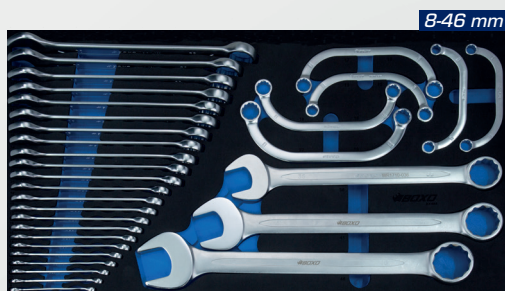

1/4" 1/2" 3/4"

FREE WITH
EVERY
TROLLEY

SIN-170.0020 & NI3676

BXE033

€ 2.299,00

€ 2.912,00

ATB37081M-G+BXE033

Follow us on social media