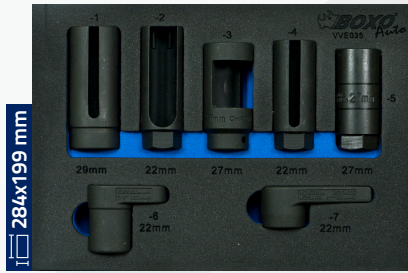

VDE 1000 V Screwdriver and plier set 14pc

HYBRID EV

€ 164,00 ~~€ 189,00~~ BX031

6-pcs combination wrench set kit

€ 146,50 ~~€ 172,00~~ BX370

BOXO

Tools for life

3/8" and 1/2" oxygen sensor socket set 7pc