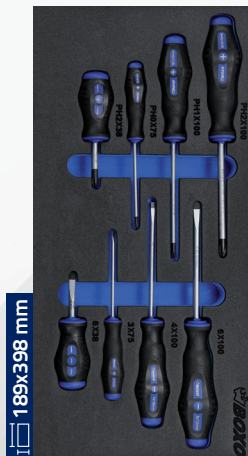

ECC20301BG

€ 489,00

~~€ 679,00~~

ECC20301KART

Screwdriver set - slotted and Philips 8pc

€ 39,95 ~~€47,00~~ BX004A

Plier set 4pc

€ 65,50 ~~€77,25~~ BX009