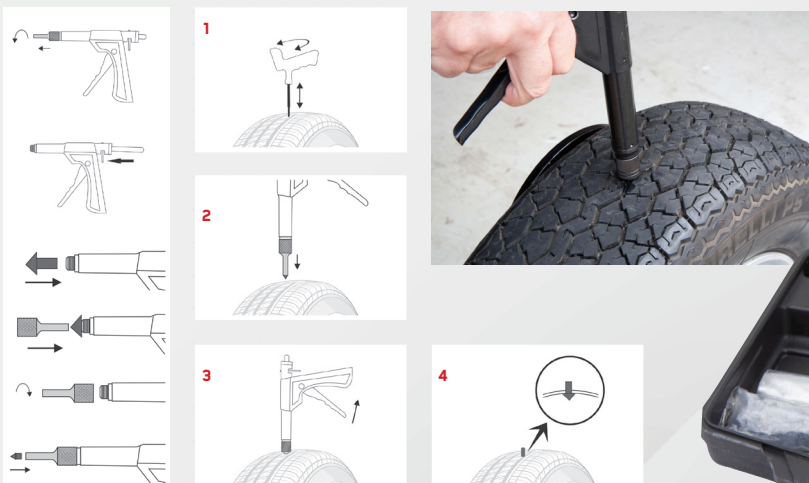

€ 109,00

~~€ 124,50~~

PU-116000

SERENCO

serious tools > serious results

POWERHAND®

POWER FOR PROFESSIONALS

10.8 V Cordless caulking gun Li-Ion with 1 battery