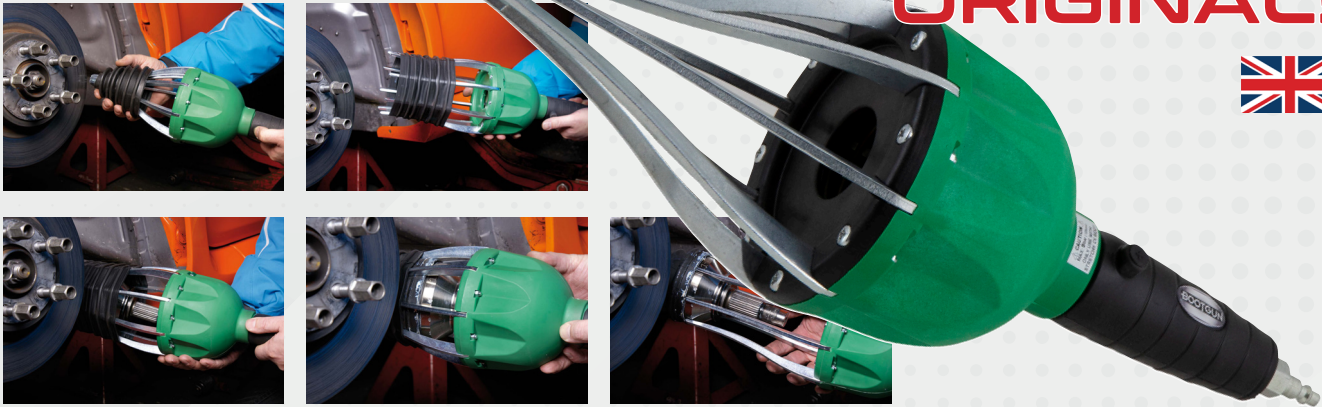

BOOTGUN

Bootgun pneumatic CV-boot applicator

THE ORIGINAL!

€ 99,95

~~€ 103,75~~

BG-111

Tyre repair set for passenger cars

Tyre repair set for trucks