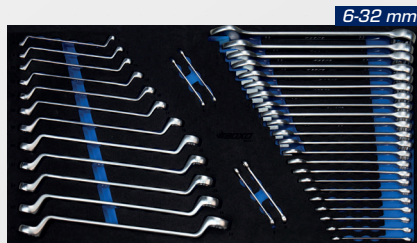

FREE WITH
EVERY
TROLLEY

XL

915x459x1000 mm

4-24 mm

BXE030

10-32 mm

6-32 mm

8-19 mm