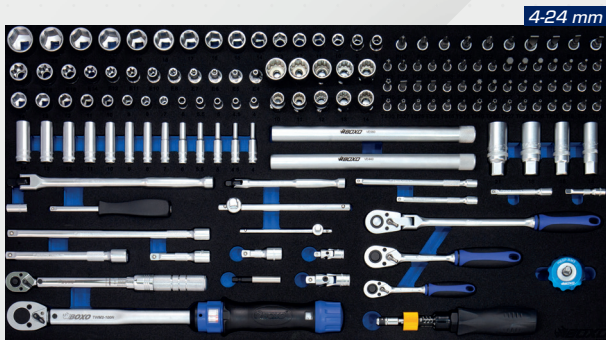

ATB37081M-G

10-32 mm