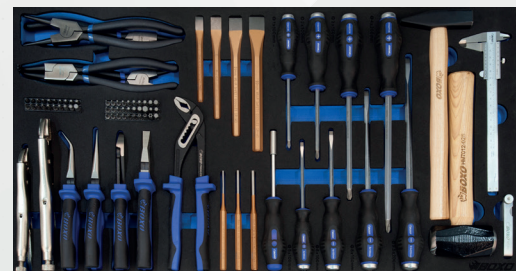

7 Drawer trolley complete with BXA-078 bodywork tool set 78pc | Black/grey
With free perforated backpanel for ATB-series

1/2" 10-19 mm 8-22 mm

BACKPANEL FREE
WITH EVERY TROLLEY

€ 1.329,00

€ 1.664,00

ATB30071M-G+BXA-078

8 Drawer trolley complete with BXE033 tool set Heavy Duty 305pc | Black/grey
With free 1/2" Pneumatic impact wrench 1283 Nm + 1/2" Alloy wheel nut socket set, with magnet 3pc

1/4" 1/2" 3/4"

FREE WITH
EVERY
TROLLEY

SIN-170.0020 & NI3676

BXE033

€ 2.299,00

€ 2.912,00

ATB37081M-G+BXE033

Follow us on social media

BOXO

Tools for life