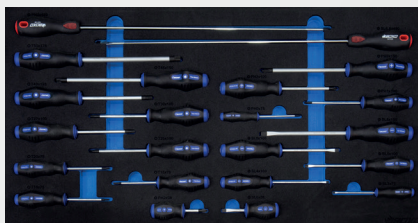

FREE WITH
EVERY
TROLLEY

XL

915x459x1000 mm

4-24 mm

BXE030

10-32 mm

6-32 mm

8-19 mm