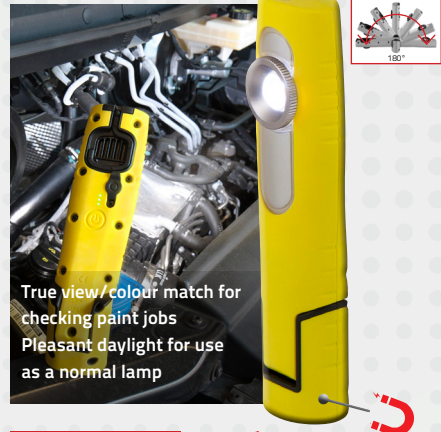

POWERHAND®
POWER FOR PROFESSIONALS

Rechargeable true view COB LED
work lamp 500 Lumen

True view/colour match for
checking paint jobs
Pleasant daylight for use
as a normal lamp

€ 47,50

€ 61,50

SIN-100.2040

POWERHAND®
POWER FOR PROFESSIONALS