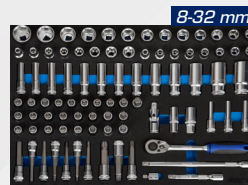

7 Drawer trolley complete with BXE013 tool set 330pc | Blue or red
With free Laptop holder for ATB-series

1/4" 3/8" 1/2"

724x459x1000 mm

4-24 mm

8-32 mm

6-24 mm

BXE013

MAA025

FREE WITH EVERY TROLLEY

ATB30071M-B/-R+BXE013

€ 1.449,00

~~€ 1.854,00~~

5, 8 or 9 Drawer trolley complete with BXE017 tool set 203pc | Black/grey
With free BOXO BUDS

1/4" 1/2"

ATB30051M-G

ATB30081M-G

ATB30091M-G

FREE WITH EVERY TROLLEY

4-32 mm

8-19 mm

BXE017

€ 999,00

~~€ 1.255,00~~

ATB30051M-G+BXE017

€ 1.079,00

~~€ 1.360,00~~

ATB30081M-G+BXE017

€ 1.099,00

~~€ 1.395,00~~

ATB30091M-G+BXE017

Tools for life

BOXO