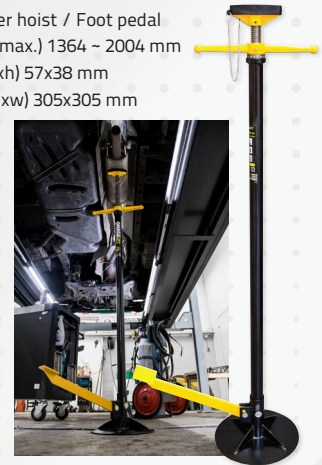

OMEGA LIFT
Jack stand

- Capacity: 6 ton
- Height min./max. 406 ~ 597 mm

€ 90,00

3206701

OMEGA LIFT
Engine stand

- Capacity: 500 kg
- Size: (lxbxd): 808x800x878 mm
- Head plate locks in 8 positions and rotates 360°

€ 147,00

31000

OMEGA LIFT
High stand

- 680 kg / Under hoist / Foot pedal
- Height (min.-max.) 1364 ~ 2004 mm
- Saddle size (lxh) 57x38 mm
- Dimensions (lxw) 305x305 mm
- Weight: 15 kg

€ 189,00

31501

OMEGA LIFT
Hydraulic service jack with foot pedal