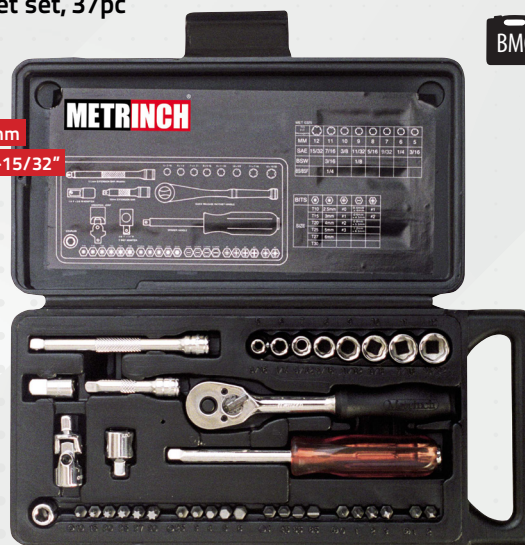

Combination wrench set in pouch ,15pc

8-32 mm
5/16"-1 1/14"

€ 139,00

~~€ 144,00~~

MET-0135

METRINCH

Socket set, 37pc

1/4"
5-12 mm
3/16"-15/32"