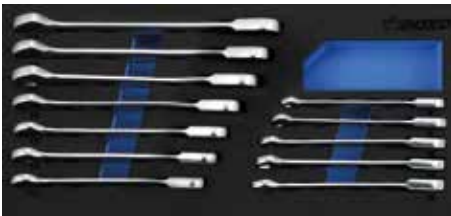

Steek-/ratelsleutelset in foam, 12-dlg.

BX024

- Foammaat: 1/3
- Omkeerbare ratels
- Maten 8, 9, 10, 11, 12, 13, 14, 15, 16, 17, 18, 19 mm

BX024

€ 137,95

~~€ 162,00~~