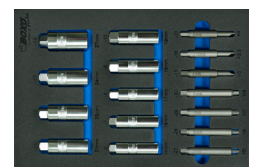

VVP001

- Foammaat: 2x 1/2
- T-aansluiting: 10.5x3.5, 12.5x3.5, 14.5x5, 14.5x3, 14x2.5
- Lange dopsleutels: 14, 16, 17, 18, 19, 21, 22, 24, 27 mm
- SL-bit: 3, 3.5, 4 mm
- DF-bit: 4, 5.2, 6, 6.3, 7, 8, 9, 10, 12 mm
- H-bit: 5, 6, 7, 8 mm
- M-bit: 12 T-bit: 50, 60
- D-bit: 5, 10 mm
- Zeskant: 8, 9, 10, 11 mm