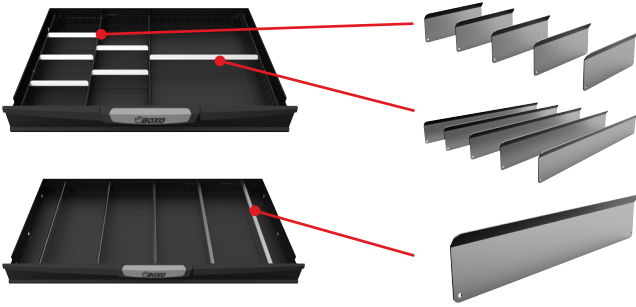

Verdeelschotjes, 127, 260 of 395 mm

DD009A-14 / DD009A-15 / DD009A-16

€ 9,95	~~€ 11,30~~	127 mm, 5pc	DD009A-14
€ 3,75	~~€ 4,30~~	260 mm, 1pc	DD009A-15
€ 13,00	~~€ 15,35~~	395 mm, 5pc	DD009A-16

Vanaf

€ 3,75